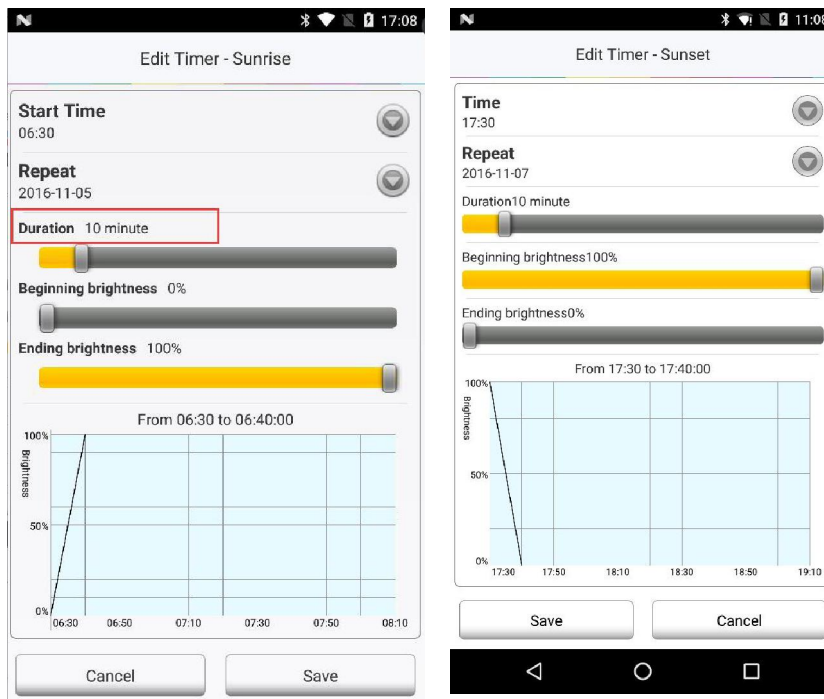

Zengge Co.,Ltd.

Factory add in JM: 2nd Floor, B1 Factory Building, No.46 Gaoxin Western Road, Jianghai District, Jiangmen City, China. 529040
Office in JM: F13A, The Torch Building, #284 Jin'ou Road, Jianghai District, Jiangmen City, Guangdong Province, P.R. China, 529040
Office in Shenzhen: Room 701, 7th Floor, Maker Plus Building, Fulian #1 Lane, Longhua District, Shenzhen, P.R.China, 518109

- Remark: OEM/ODM is available.
- Package:
  - Led bulb * 1
  - Blister * 1
  - User manual * 1
  - Gift box *1